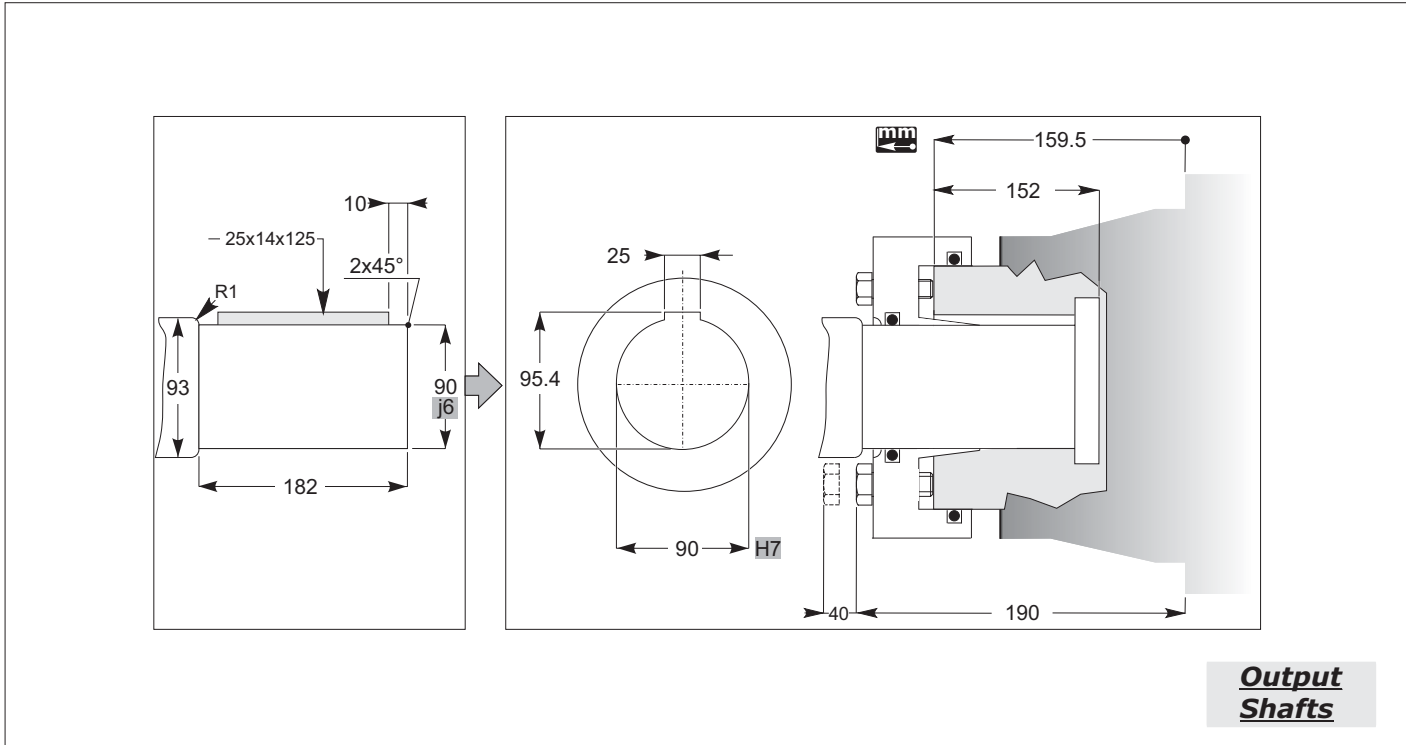

SD

B 80x74
DIN5482

10.9 Kg

300

SD

Accessories

mm
C

mm
C

Accessories

mm
C

mm
C