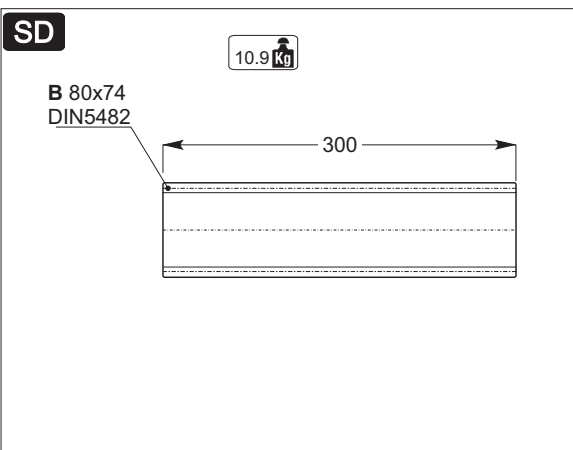

SD

B 80x74
DIN5482

10.9 Kg

300

SD

Accessories

mm
C

mm
C

Accessories

mm
C

mm
C