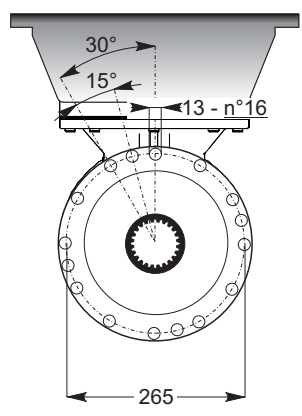

SD

B 80x74
DIN5482

10.9 Kg

300

SD

Accessories

mm
C

mm
C

Accessories

mm
C

mm
C