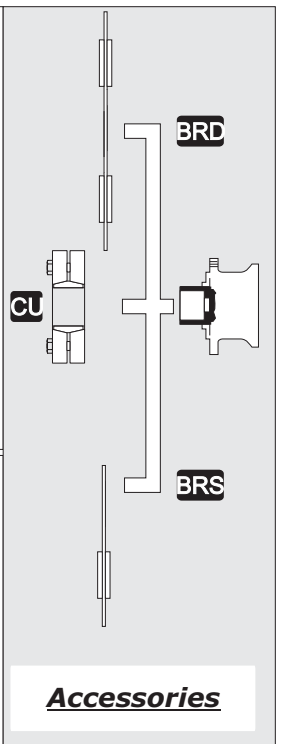

SD

B 80x74
DIN5482

10.9 Kg

300

SD

Accessories

mm
C

mm
C

Accessories

mm
C

mm
C