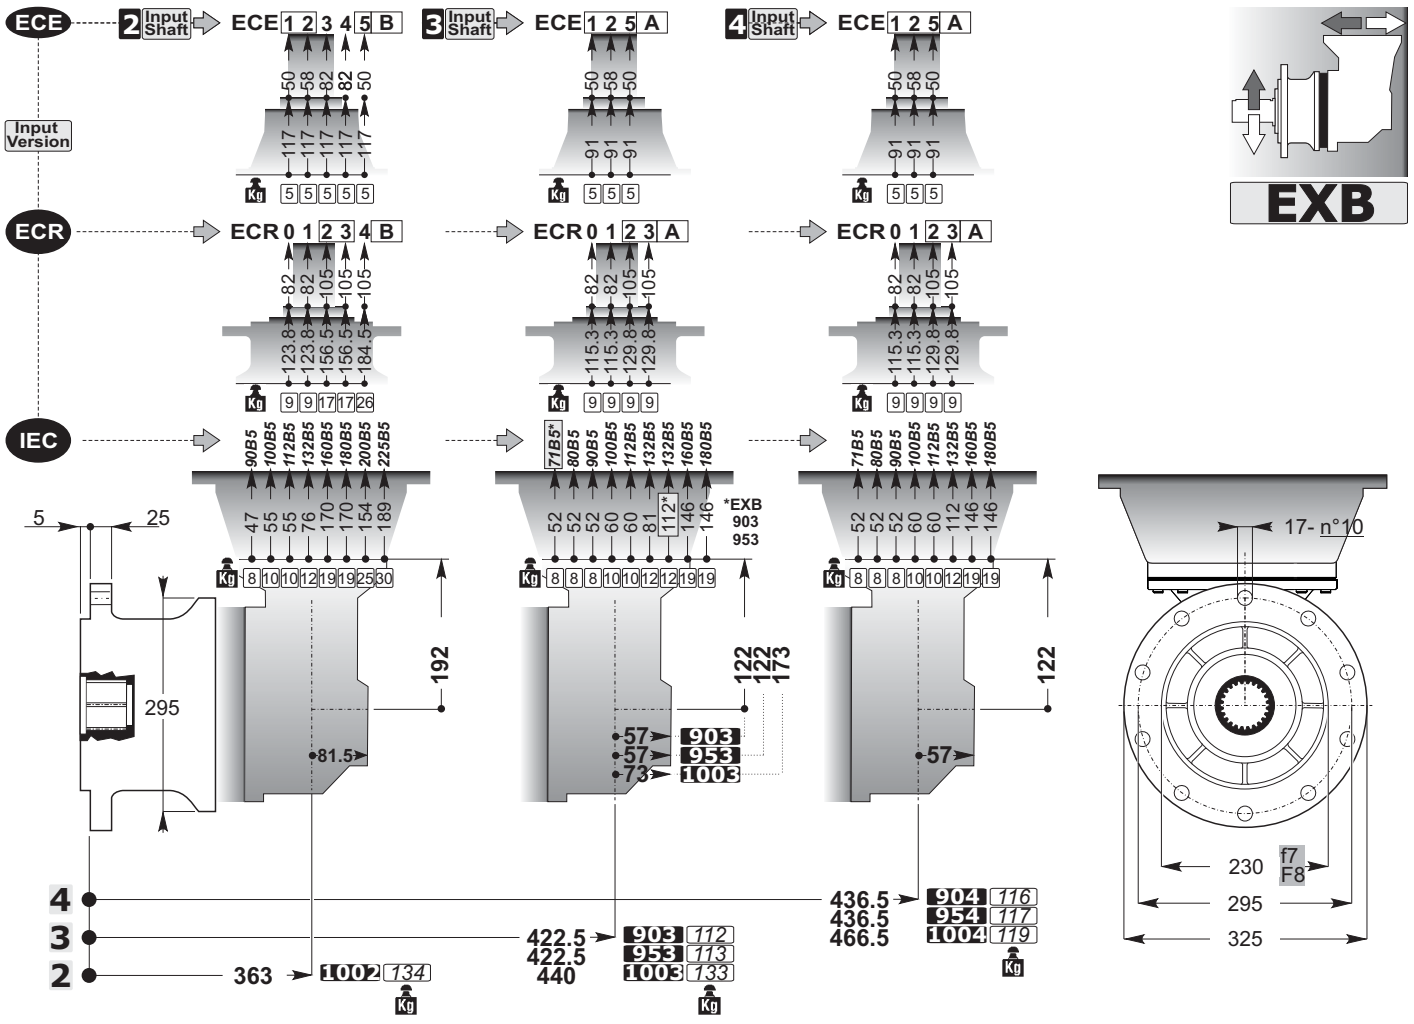

SD

B 80x74
DIN5482

10.9 Kg

300

SD

Accessories

mm
C

mm
C

Accessories

mm
C

mm
C