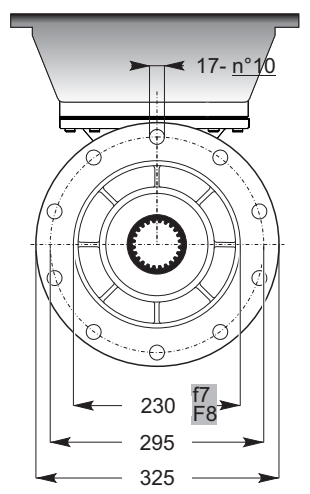

SD

B 80x74
DIN5482

10.9 Kg

300

SD

Accessories

mm
C

mm
C

Accessories

mm
C

mm
C