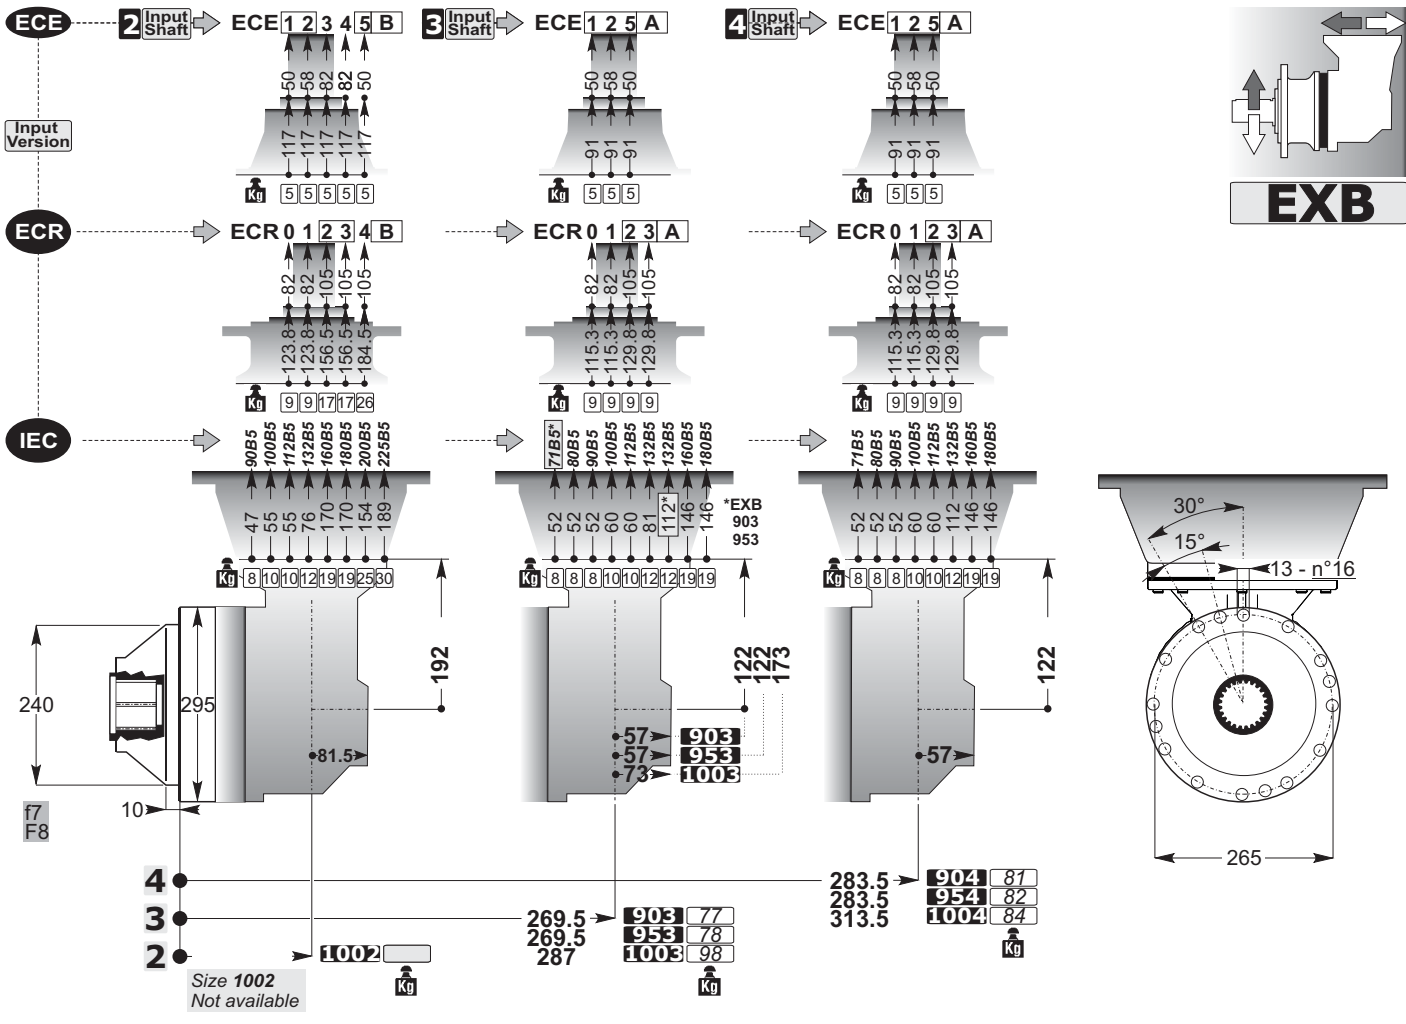

SD

B 80x74
DIN5482

10.9 Kg

300

SD

Accessories

mm
C

mm
C

Accessories

mm
C

mm
C