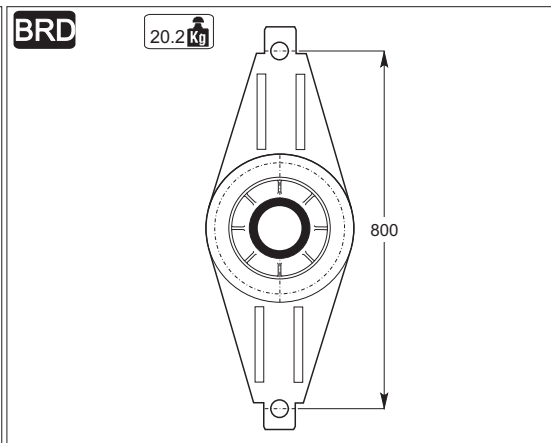

SD

B 80x74
DIN5482

10.9 Kg

300

SD

Accessories

mm
C

mm
C

Accessories

mm
C

mm
C