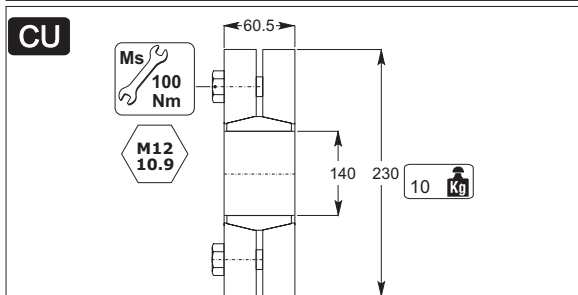

SD

B 80x74
DIN5482

10.9 Kg

300

SD

Accessories

mm
C

mm
C

Accessories

mm
C

mm
C