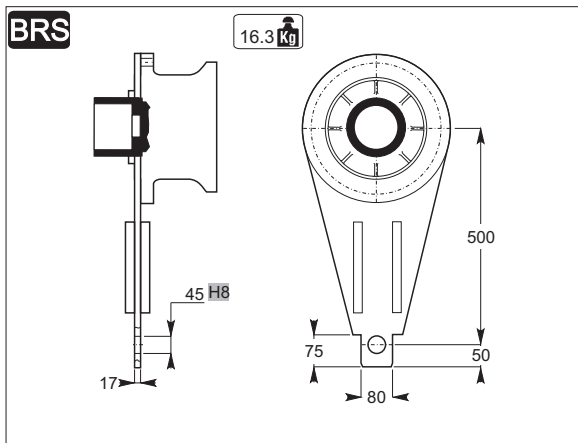

SD

B 80x74
DIN5482

10.9 Kg

300

SD

Accessories

mm
C

mm
C

Accessories

mm
C

mm
C