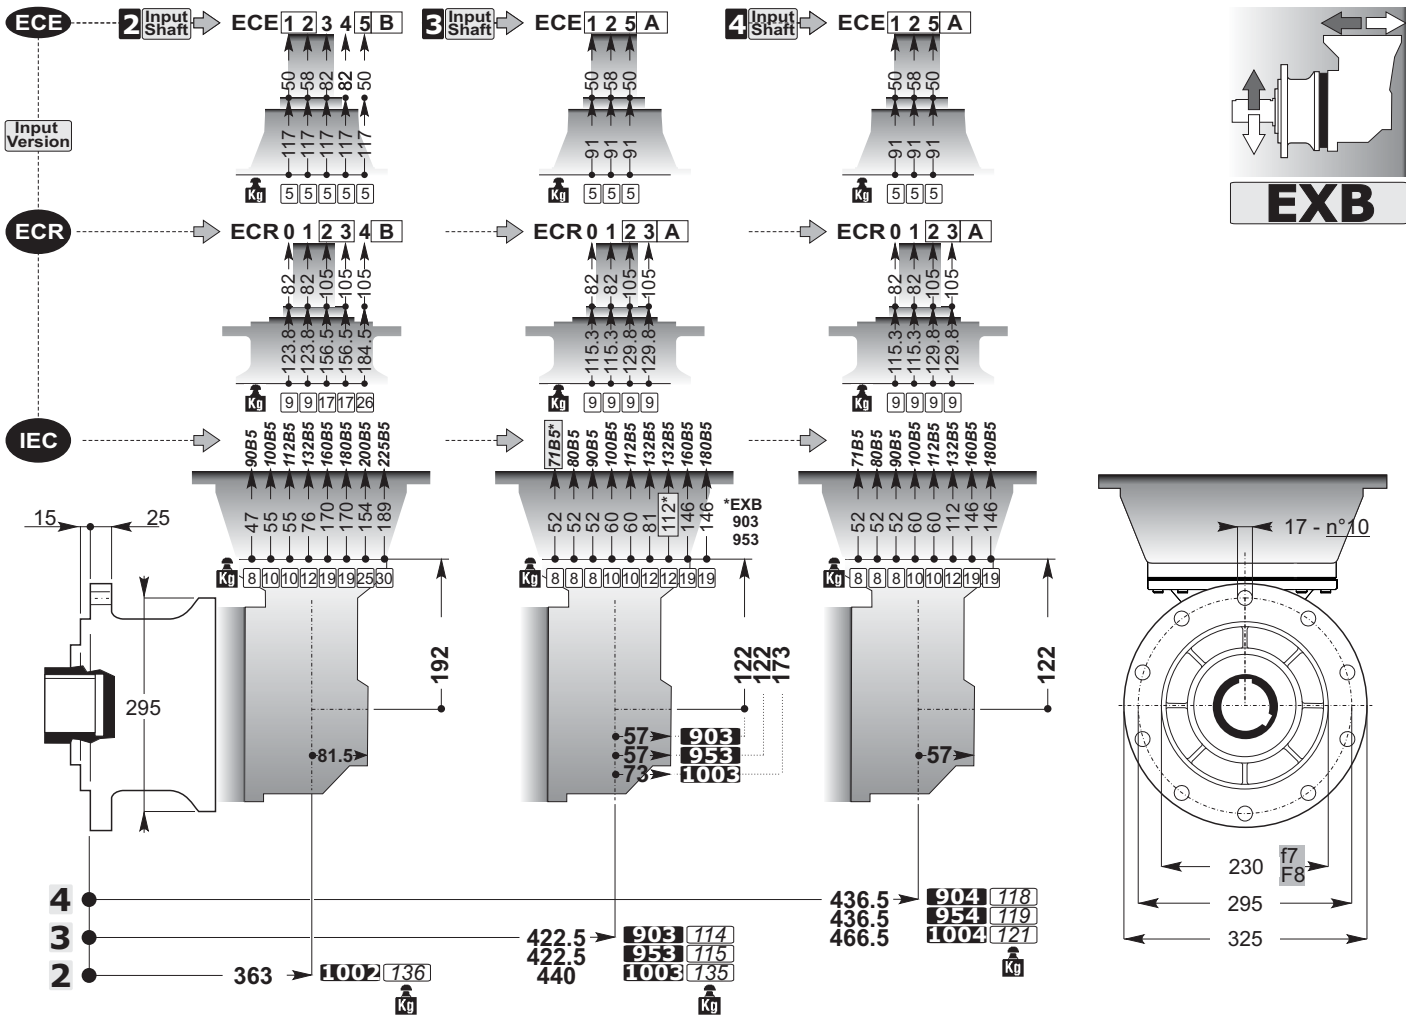

SD

B 80x74
DIN5482

10.9 Kg

300

SD

Accessories

mm
C

mm
C

Accessories

mm
C

mm
C