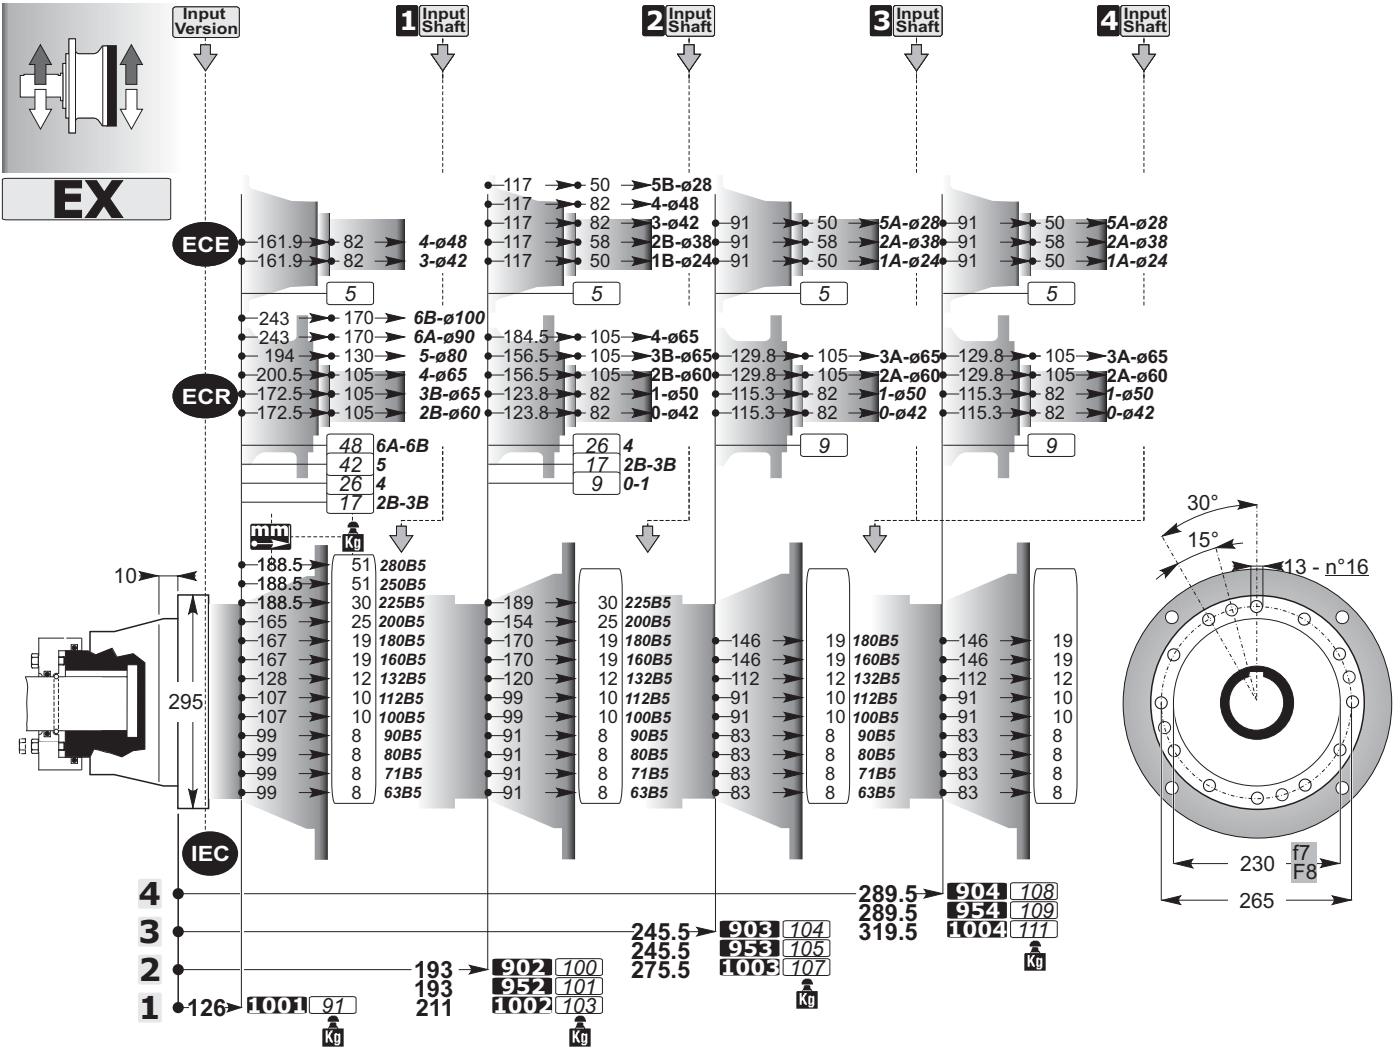

SD

B 80x74
DIN5482

10.9 Kg

300

SD

Accessories

mm
C

mm
C

Accessories

mm
C

mm
C