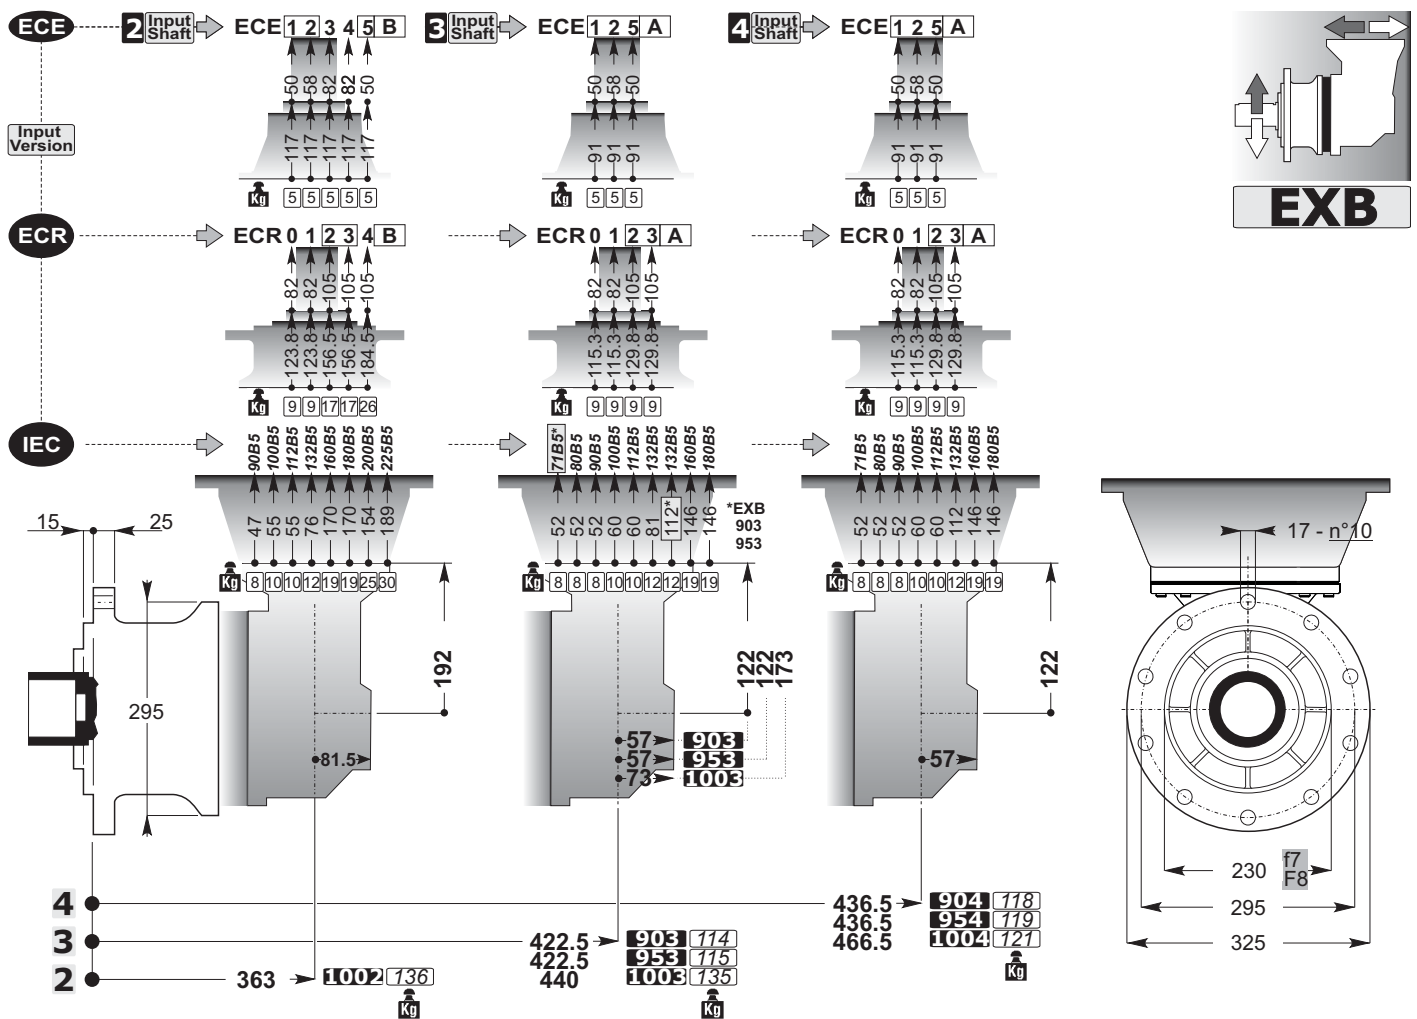

SD

B 80x74
DIN5482

10.9 Kg

300

SD

Accessories

mm
C

mm
C

Accessories

mm
C

mm
C