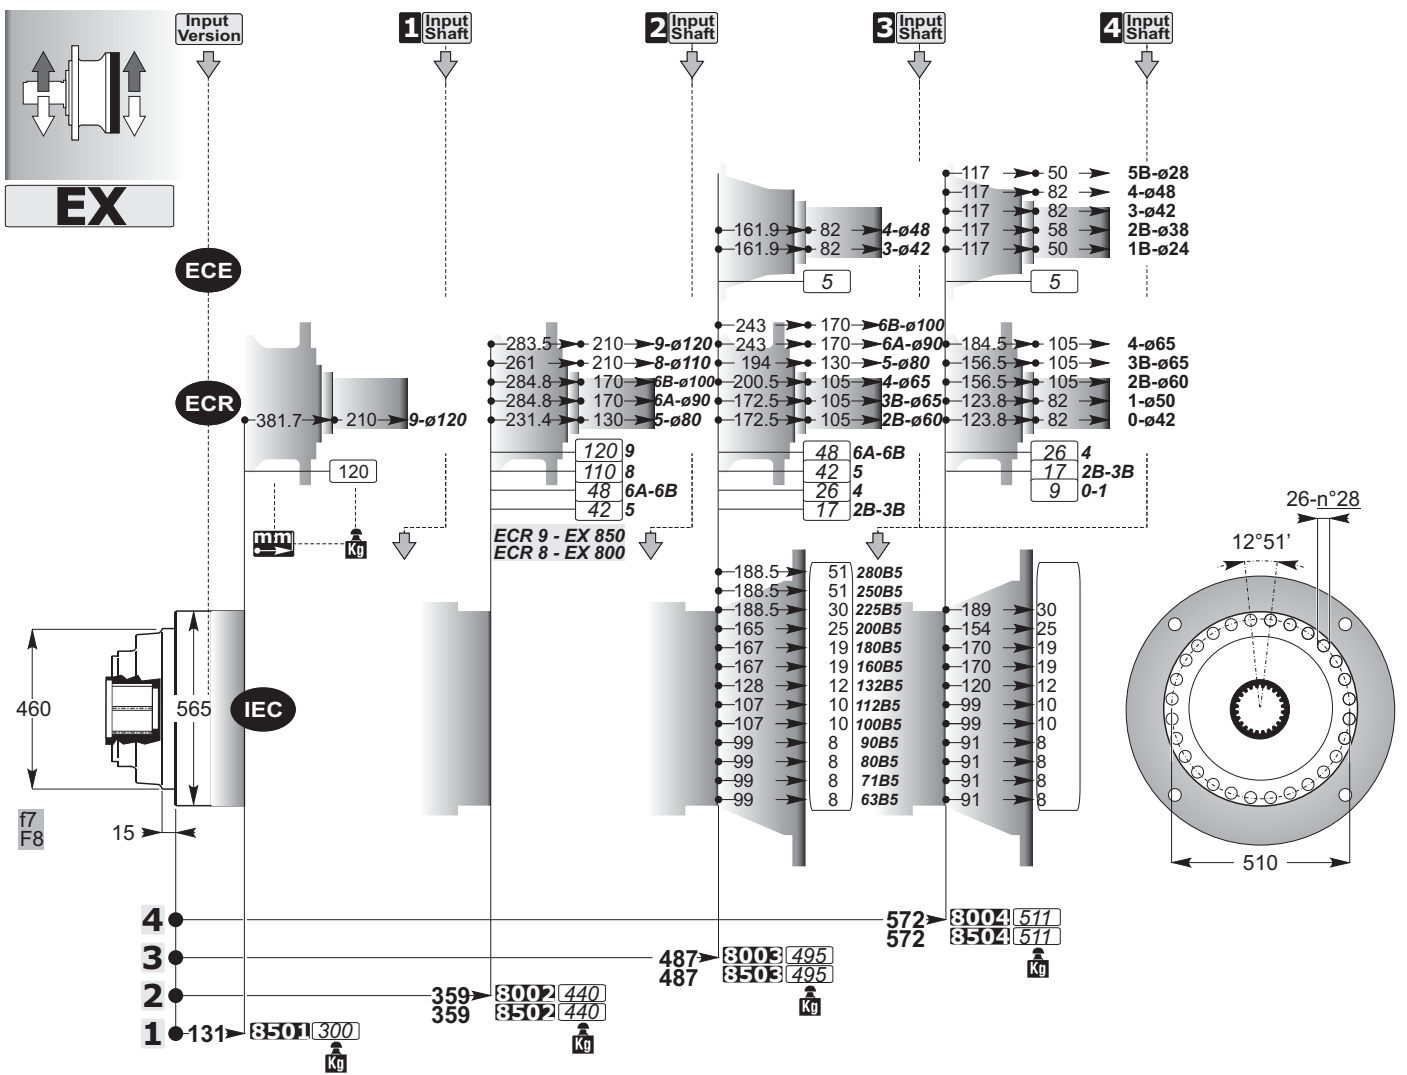

SD

Accessories

mm
C

mm
C

mm
C